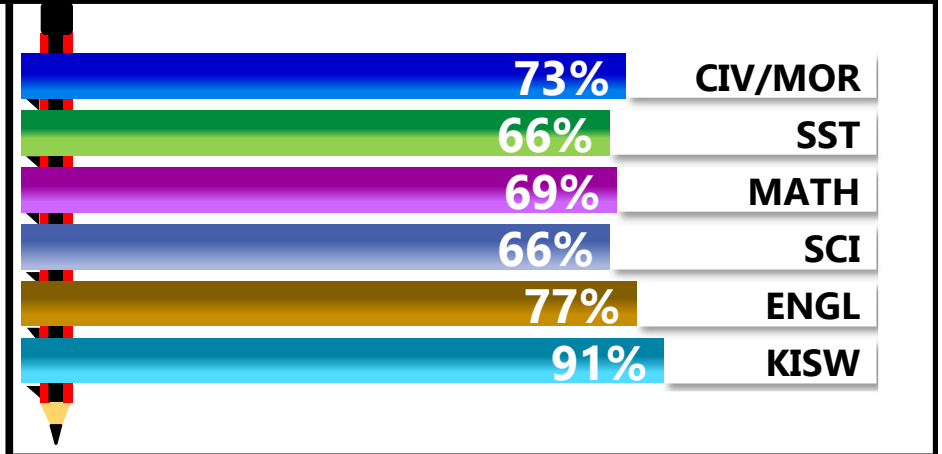

		ST.CLARE OF ASSISI			
REGION: MANYARA		SCHOOL AVERAGE	220.6	OVERALL GRADE	
DISTRICT: MANYARA				CATEGORY	
BELOW 40					

SUBJECT PERFORMANCE ANALYSIS

SUBJECT NAME	AVG	%	RNK	
KISWAHILI	45.3	91%	1	
ENGLISH	38.5	77%	2	
CIVIC & MORAL	36.3	73%	3	
MATHEMATICS	34.3	69%	4	
SCIENCE	33.2	66%	5	
SOCIAL STUDIES	33.0	66%	6	
BOYS/GIRLS PASS RATE		STD	AVG	%
BOYS		10	0.42	42%
GIRLS		16	0.58	58%