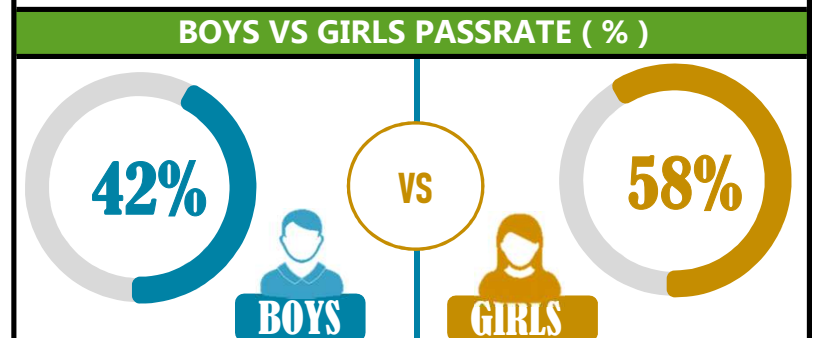

OVERALL PERFORMANCE ANALYSIS		
REGISTERED	26	100%
SEATED	26	100%
ABSENTEES	0	0%
PASSED	26	100%
FAILED	0	0%